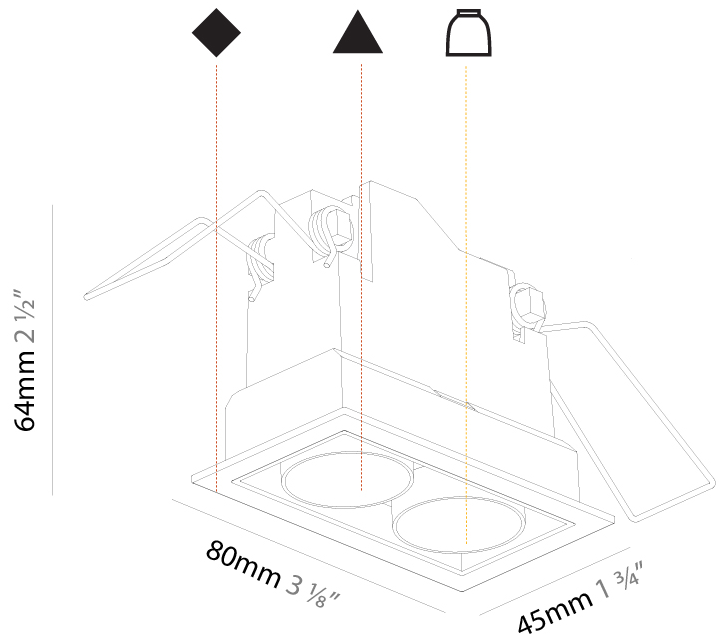

PHYSICAL

Shape: Rectangle
Length (mm): 80
Length (in): 3 1/8
Width (mm): 45
Width (in): 1 3/4
Height (mm): 64
Height (in): 2 1/2
Ceiling Thickness (mm): 10 / 12.5 / 15 / 25 / 30
Ceiling Thickness (in): 3/8 or 1/2 or 9/16 or 1 or 1 3/16
Min. Recessing Depth (mm): 100
Min. Recessing Depth (in): 3 15/16
Light Distribution: Downlight
Weight (kg): 0.15
Weight (lbs): 0.33
Fixture Finish: SSR / BKV / CWI / CRY / HAB / LAG / UFT / ITA / RUA / RUR / MIC / FTG / MYG / TWT / LOD / PUS / FRO / FUP / KIA / POP / BLS / SPG / MEY / GOH / GUM / CHC / COM / ABZ / JAG / OBR / MOS / ROR
Holder Finish: WHI / BLK
Fixture Material: Aluminum Die Cast
Cut-out Measurements: 73mm / 2 7/8" x 38mm / 1 1/2"

ELECTRICAL

Lamp Type: LED (Zhaga Standard)
Input Wattage (W): 9
Total Output Wattage (W): 6.6
Dimming: Tri-Mode (Non-Dimming and Phase Dimming (120Vac only) and 0-10V Dimming)
Driver Included: No
Driver Location: Remote
Driver Type: Constant Current - Universal
Driver Class: Class 2
Input Voltage (V): 120 - 277
Constant Current (MA): 1050

LED

Number of LEDs: 2
Color Temperature (°K): 2700 / 3000 / 3500 / 4000
Max. Delivered Lumen (lm): 390 / 410 / 421 / 430
Nominal Lumen (lm): 440 / 465 / 470 / 480
CRI: >90 CRI
Lamp Life (hrs): 50000

OPTICAL

Reflector°: 8 / 18 / 34

RATINGS AND CERTIFICATIONS

Certified By: CSA Certified to UL and CSA Standards
IP rating: IP20

100mm
3 15/16"

10 - 30 mm
3/8" - 1 3/16"

73mm x 38mm
2 7/8" x 1 1/2"