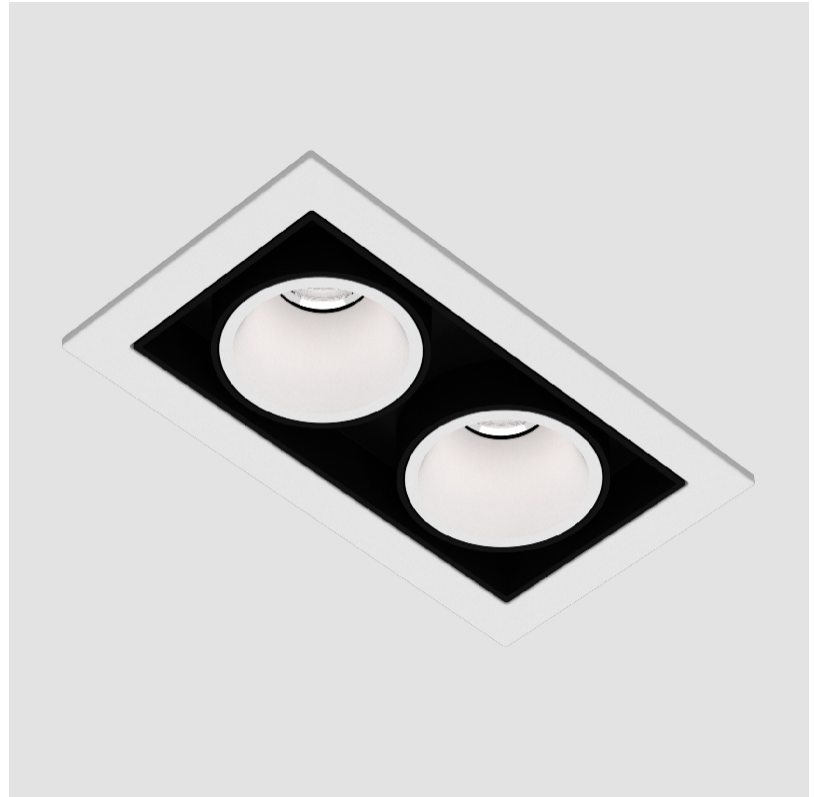

PHYSICAL

Shape: Rectangle
Length (mm): 80
Length (in): 3 1/8
Width (mm): 45
Width (in): 1 3/4
Height (mm): 64
Height (in): 2 1/2
Ceiling Thickness (mm): 10 / 12.5 / 15 / 25 / 30
Ceiling Thickness (in): 3/8 or 1/2 or 9/16 or 1 or 1 3/16
Min. Recessing Depth (mm): 100
Min. Recessing Depth (in): 3 15/16
Light Distribution: Downlight
Weight (kg): 0.15
Weight (lbs): 0.33
Fixture Finish: SSR / BKV / CWI / CRY / HAB / LAG / UFT / ITA / RUA / RUR / MIC / FTG / MYG / TWT / LOD / PUS / FRO / FUP / KIA / POP / BLS / SPG / MEY / GOH / GUM / CHC / COM / ABZ / JAG / OBR / MOS / ROR
Holder Finish: WHI / BLK
Fixture Material: Aluminum Die Cast
Cut-out Measurements: 73mm / 2 7/8" x 38mm / 1 1/2"

ELECTRICAL

Lamp Type: LED (Zhaga Standard)
Input Wattage (W): 9
Total Output Wattage (W): 6.6
Dimming: Tri-Mode (Non-Dimming and Phase Dimming (120Vac only) and 0-10V Dimming)
Driver Included: No
Driver Location: Remote
Driver Type: Constant Current - Universal
Driver Class: Class 2
Input Voltage (V): 120 - 277
Constant Current (MA): 1050

LED

Number of LEDs: 2
Color Temperature (°K): 2700 / 3000 / 3500 / 4000
Max. Delivered Lumen (lm): 390 / 410 / 421 / 430
Nominal Lumen (lm): 440 / 465 / 470 / 480
CRI: >90 CRI
Lamp Life (hrs): 50000

OPTICAL

Reflector°: 8 / 18 / 34

RATINGS AND CERTIFICATIONS

Certified By: CSA Certified to UL and CSA Standards
IP rating: IP20

100mm
3 15/16"

10 - 30 mm
3/8" - 1 3/16"

73mm x 38mm
2 7/8" x 1 1/2"