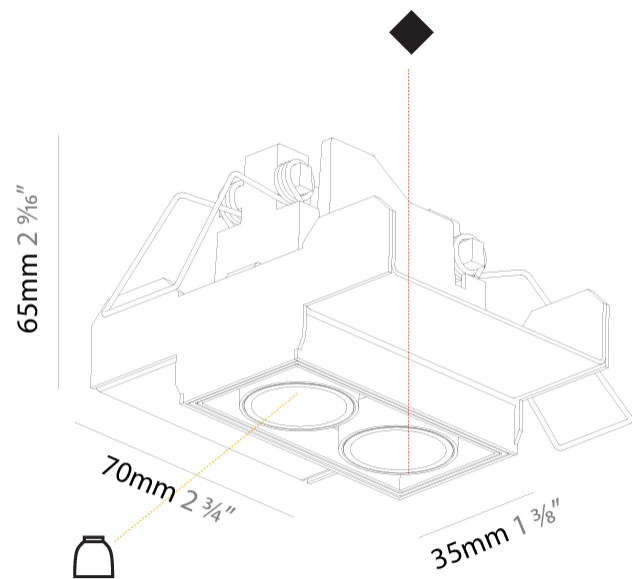

ELECTRICAL

Lamp Type: LED (Zhaga Standard)
Input Wattage (W): 7.7
Total Output Wattage (W): 6.6
Dimming: Tri-Mode (Non-Dimming and Phase Dimming (120Vac only) and 0-10V Dimming)
Driver Included: No
Driver Location: Remote
Driver Type: Constant Current - Universal
Driver Class: Class 2
Input Voltage (V): 120 - 277
Constant Current (MA): 1050

LED

Number of LEDs: 2
Color Temperature (°K): 2700 / 3000 / 3500 / 4000
Max. Delivered Lumen (lm): 319 / 348 / 356 / 363
Nominal Lumen (lm): 440 / 480 / 490 / 500
CRI: >90 CRI
Lamp Life (hrs): 50000
Upon Request: Special Color Temperature

OPTICAL

Reflector: 8 / 18 / 34
Upon Request: Special Beam Angles

RATINGS AND CERTIFICATIONS

Certified By: CSA Certified to UL and CSA Standards
Zaneen Group Inc. © 2024, 11800 388-3382, F-416-247-9319, www.zaneen.com

Patented. International specifications by adding 'INT' at the end of the existing Model #. For assistance on 'custom' specifications, contact zteam@zaneen.com. In a constant effort to supply the best product, we reserve the right to change specifications or materials without notice. The most recent specification sheets are found at zaneen.com