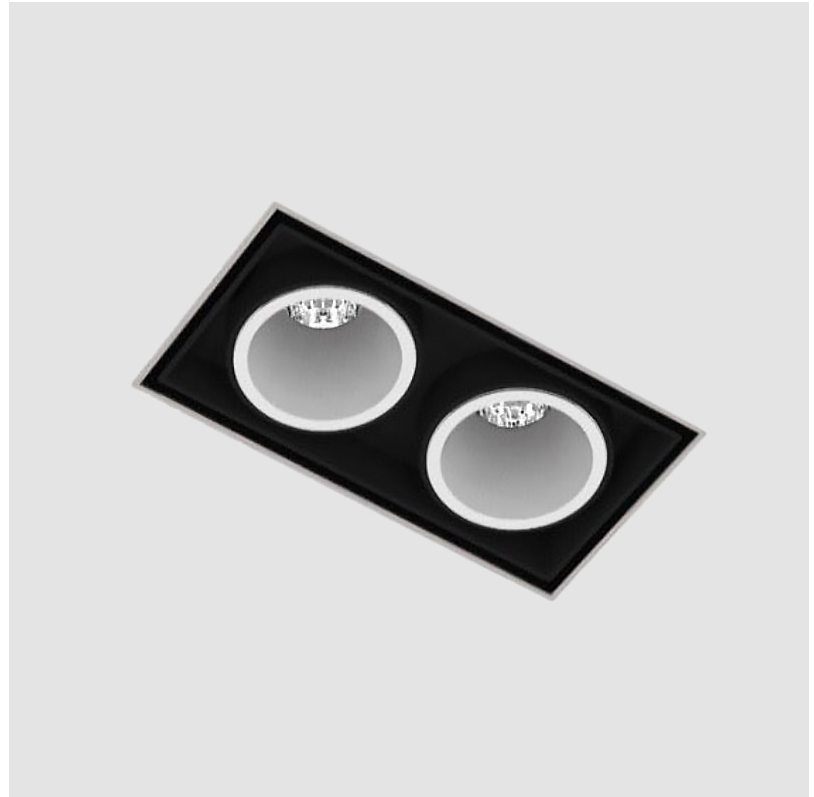

ELECTRICAL

Lamp Type: LED (Zhaga Standard)
Input Wattage (W): 7.7
Total Output Wattage (W): 6.6
Dimming: Tri-Mode (Non-Dimming and Phase Dimming (120Vac only) and 0-10V Dimming)
Driver Included: No
Driver Location: Remote
Driver Type: Constant Current - Universal
Driver Class: Class 2
Input Voltage (V): 120 - 277
Constant Current (MA): 1050

LED

Number of LEDs: 2
Color Temperature (°K): 2700 / 3000 / 3500 / 4000
Max. Delivered Lumen (lm): 319 / 348 / 356 / 363
Nominal Lumen (lm): 440 / 480 / 490 / 500
CRI: >90 CRI
Lamp Life (hrs): 50000
Upon Request: Special Color Temperature

OPTICAL

Reflector: 8 / 18 / 34
Upon Request: Special Beam Angles

RATINGS AND CERTIFICATIONS

Certified By: CSA Certified to UL and CSA Standards
Zaneen Group Inc. © 2024, 11800 388-3382, F-416-247-9319, www.zaneen.com

Patented. International specifications by adding 'INT' at the end of the existing Model #. For assistance on 'custom' specifications, contact zteam@zaneen.com. In a constant effort to supply the best product, we reserve the right to change specifications or materials without notice. The most recent specification sheets are found at zaneen.com